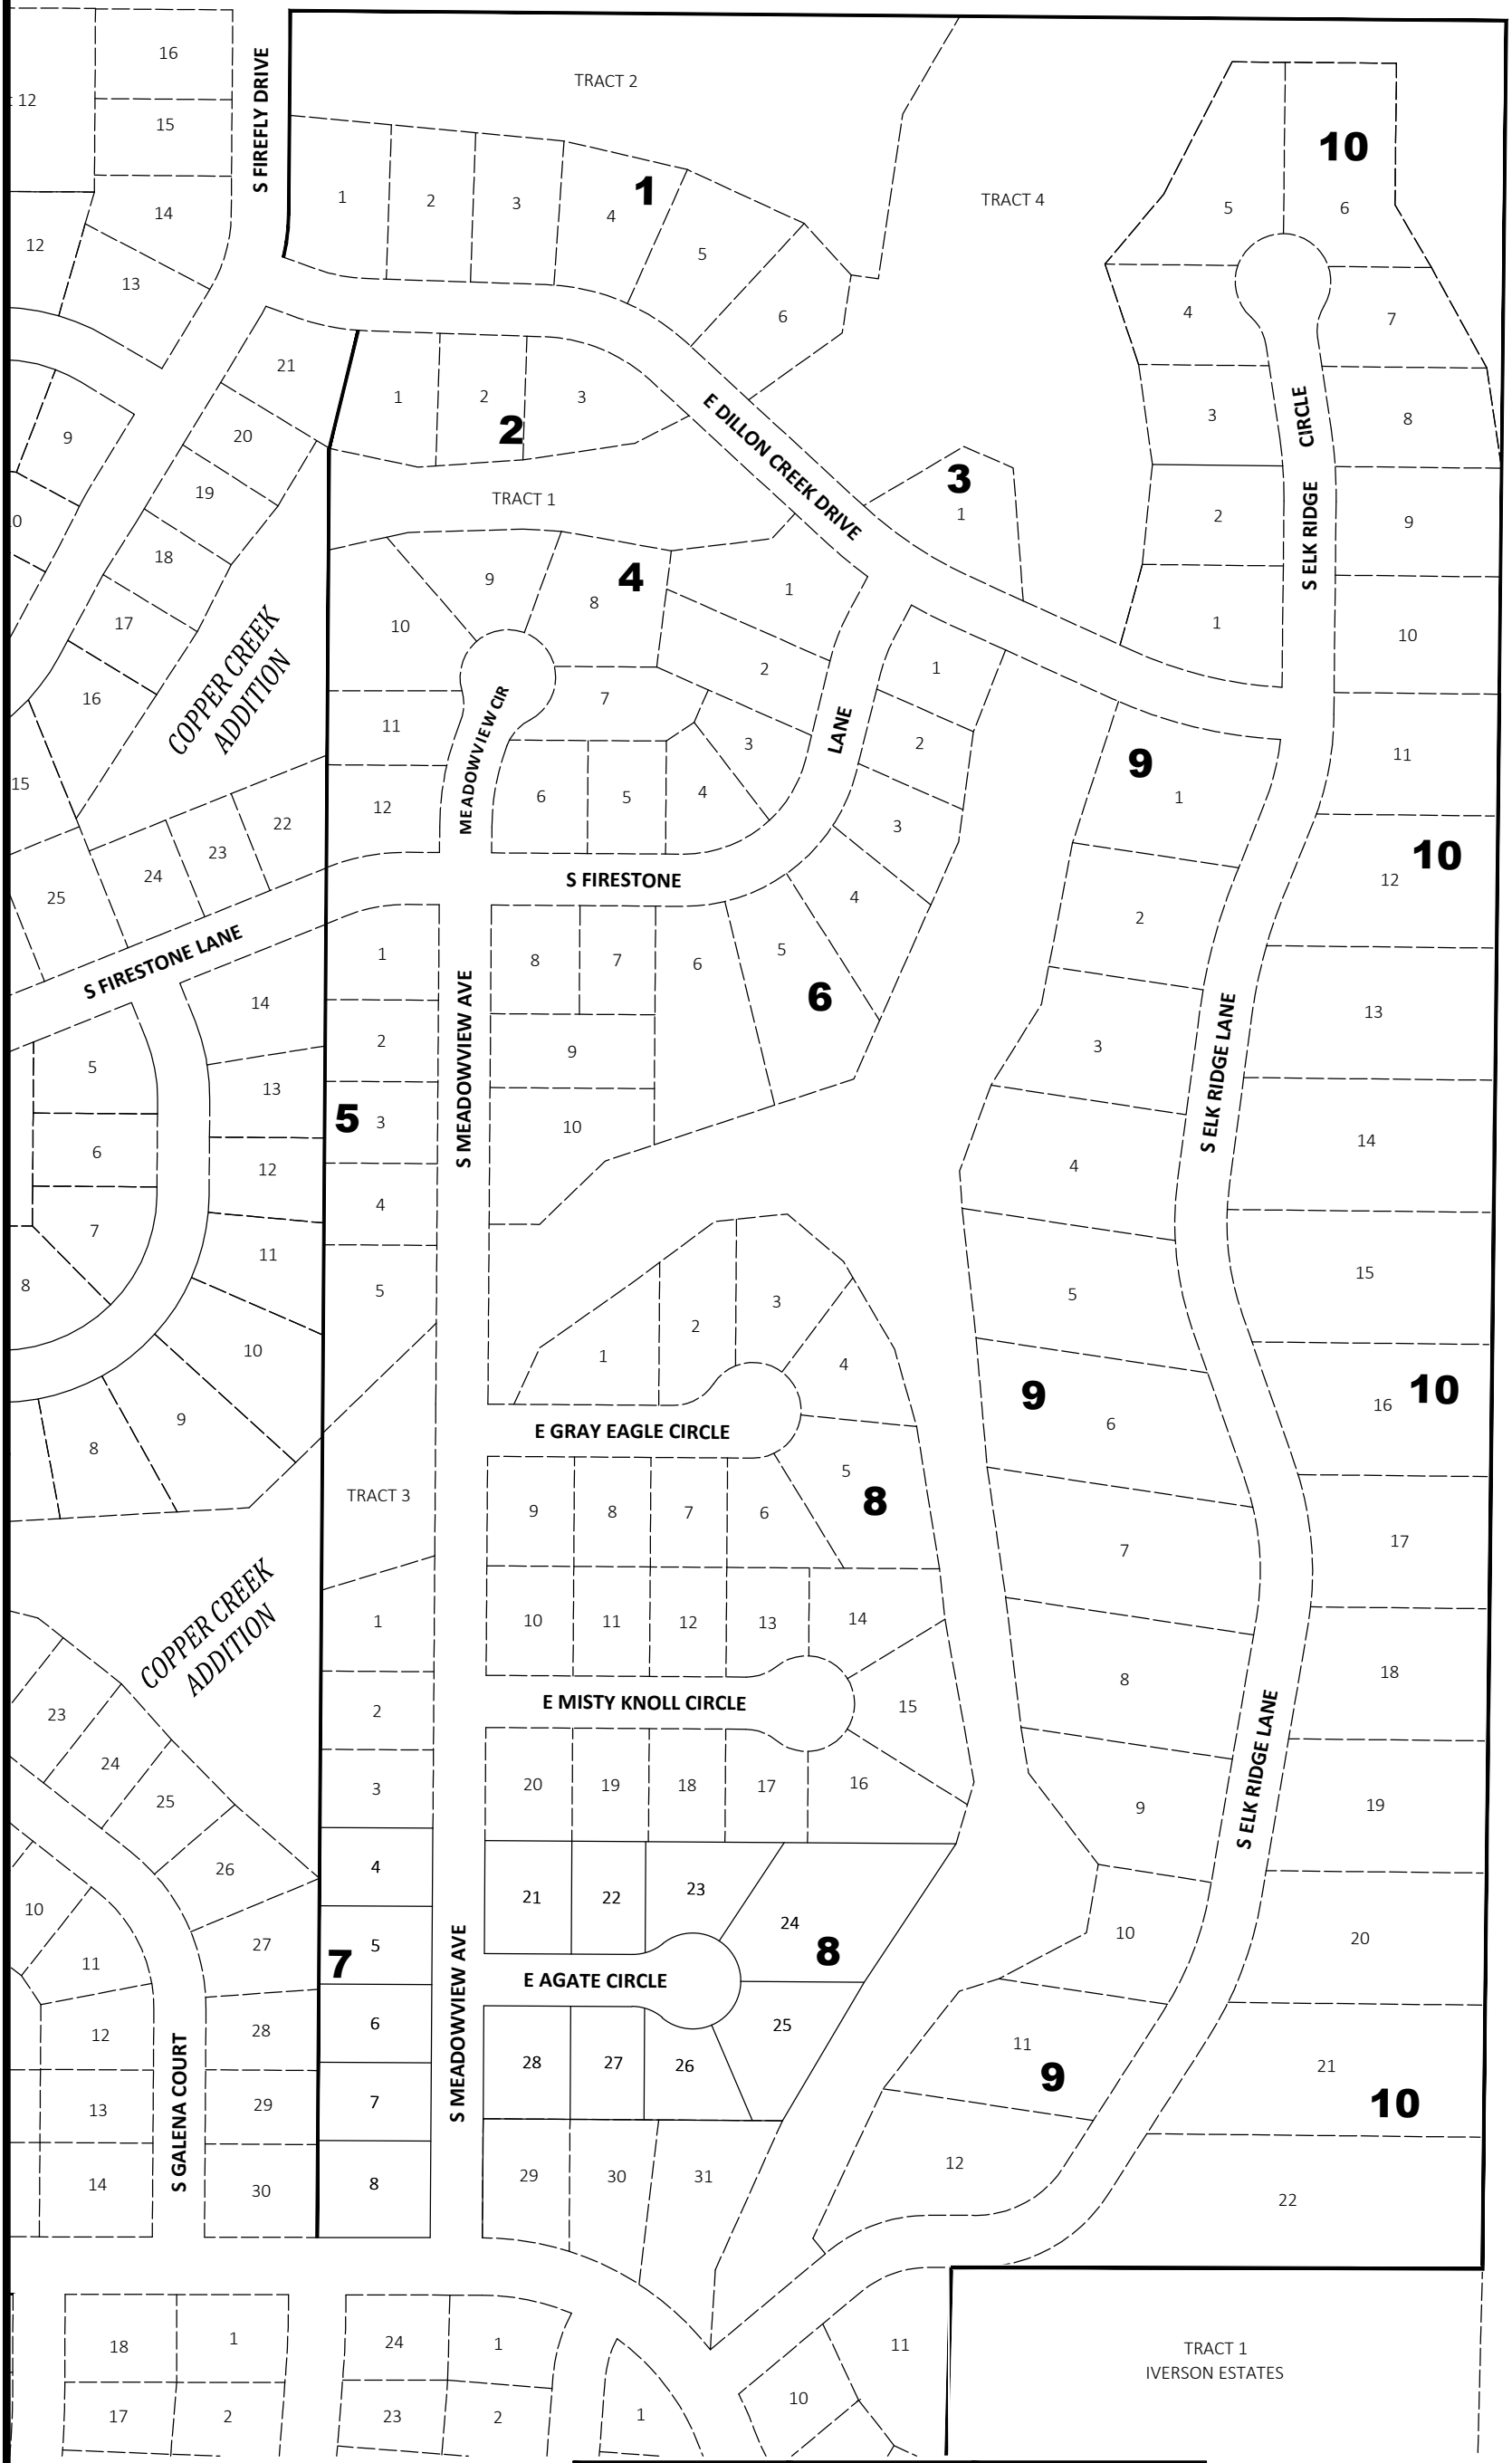

E 26th STREET

S SIX MILE ROAD

S SIX MILE ROAD

COPPER CREEK ESTATES

336-6000
www.ronningcompanies.com